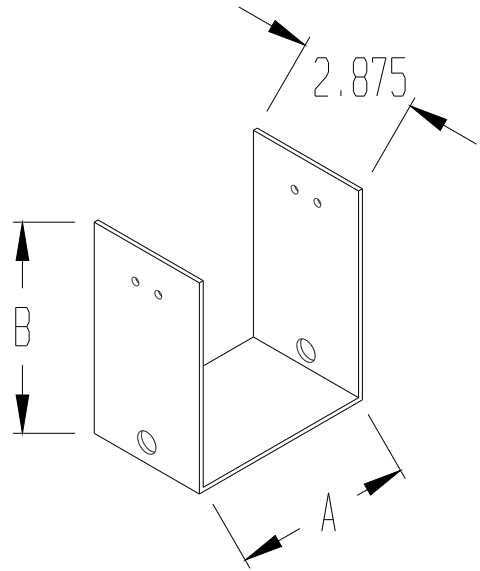

WIREWAY FITTINGS

HANGER

ROD HANGER

PART NUMBER	A	B
B2H	2.5	13.5
B4H	4	15
B6H	6	17
B8H	8	19
B10H	10	21
B12H	12	23

PART NUMBER	A	B
B2RH	2.75	3.5
B4RH	4.25	5
B6RH	6.25	7
B8RH	8.25	9
B10RH	10.25	11
B12RH	12.25	13