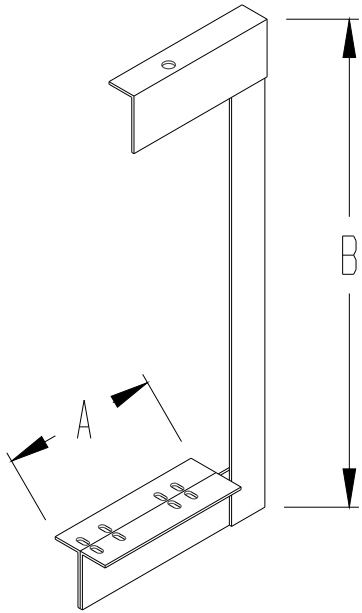

WIREWAY FITTINGS

HANGER

ROD HANGER

PART NUMBER	A	B
B2H	2.5	13.5
B4H	4	15
B6H	6	17
B8H	8	19
B10H	10	21
B12H	12	23

PART NUMBER	A	B
B2RH	2.75	3.5
B4RH	4.25	5
B6RH	6.25	7
B8RH	8.25	9
B10RH	10.25	11
B12RH	12.25	13