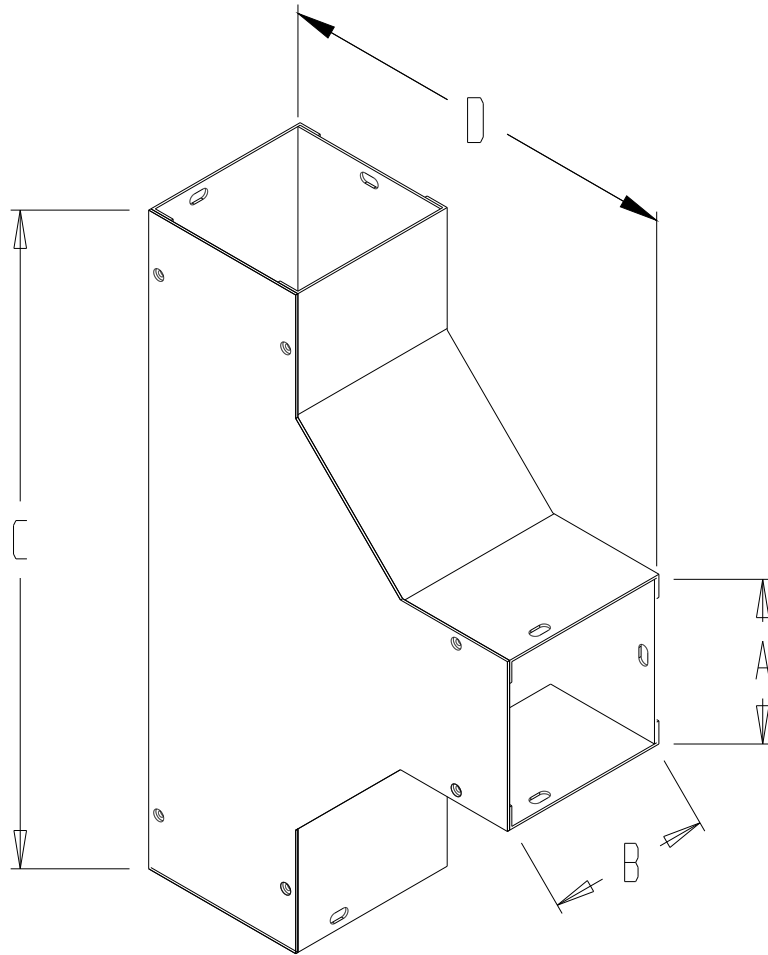

# 90 DEGREE TEE FITTING

PART NUMBER	A	B	C	D
B2T	2.5	2.5	14.5	8.5
B4T	4	4	16	10
B6T	6	6	18	12
B8T	8	8	20	14
B10T	10	10	22	16
B12T	12	12	24	18