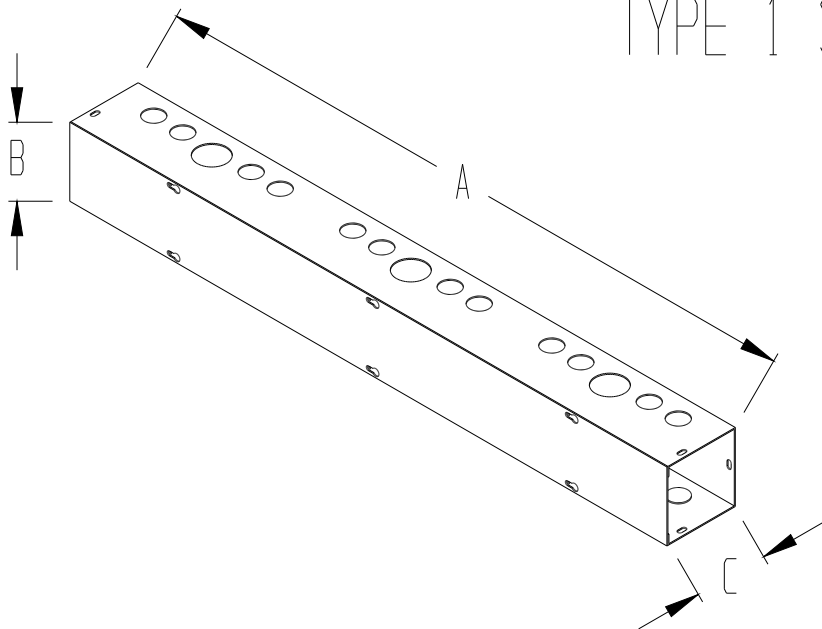

# TYPE 1 SCREW COVER WIREWAY

## WITH KNOCKOUTS

PART NUMBER	A	B	C
B125SC	12	2.5	2.5
B225SC	24	2.5	2.5
B325SC	36	2.5	2.5
B425SC	48	2.5	2.5
B525SC	60	2.5	2.5
B144SC	12	4	4
B244SC	24	4	4
B344SC	36	4	4
B444SC	48	4	4
B544SC	60	4	4
B166SC	12	6	6
B266SC	24	6	6
B366SC	36	6	6
B466SC	48	6	6
B566SC	60	6	6

## WITHOUT KNOCKOUTS

PART NUMBER	A	B	C
B188SC	12	8	8
B288SC	24	8	8
B388SC	36	8	8
B488SC	48	8	8
B588SC	60	8	8
B12-10SC	12	10	10
B24-10SC	24	10	10
B36-10SC	36	10	10
B48-10SC	48	10	10
B60-10SC	60	10	10
B12-12SC	12	12	12
B24-12SC	24	12	12
B36-12SC	36	12	12
B48-12SC	48	12	12
B60-12SC	60	12	12