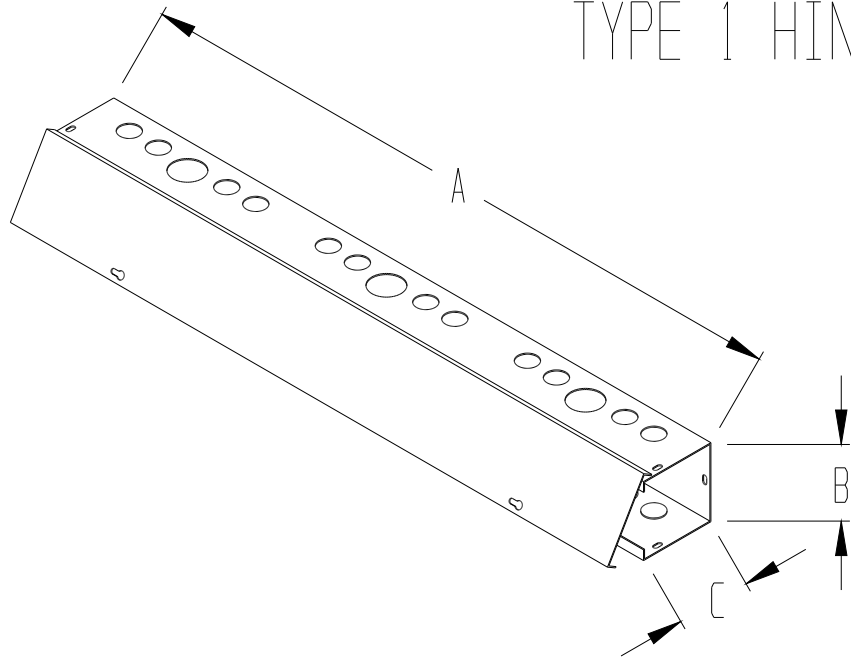

TYPE 1 HINGE COVER WIREWAY

WITH KNOCKOUTS

PART NUMBER	A	B	C
B125HC	12	2.5	2.5
B225HC	24	2.5	2.5
B325HC	36	2.5	2.5
B425HC	48	2.5	2.5
B525HC	60	2.5	2.5
B144HC	12	4	4
B244HC	24	4	4
B344HC	36	4	4
B444HC	48	4	4
B544HC	60	4	4
B166HC	12	6	6
B266HC	24	6	6
B366HC	36	6	6
B466HC	48	6	6
B566HC	60	6	6

WITHOUT KNOCKOUTS

PART NUMBER	A	B	C
B188HC	12	8	8
B288HC	24	8	8
B388HC	36	8	8
B488HC	48	8	8
B588HC	60	8	8
B12-10HC	12	10	10
B24-10HC	24	10	10
B36-10HC	36	10	10
B48-10HC	48	10	10
B60-10HC	60	10	10
B12-12HC	12	12	12
B24-12HC	24	12	12
B36-12HC	36	12	12
B48-12HC	48	12	12
B60-12HC	60	12	12