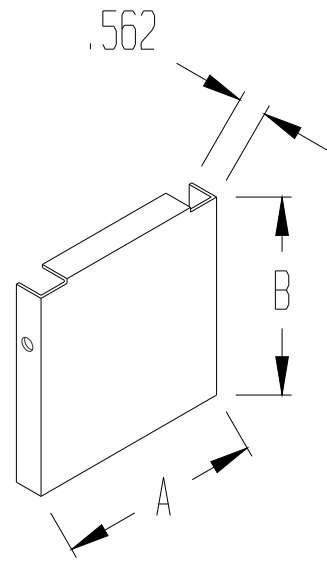

WIREWAY FITTINGS

COUPLING

END CAP

PART NUMBER	A	B
B2C	2.5	2
B4C	4	3.5
B6C	6	5.5
B8C	8	7.5
B10C	10	9.5
B12C	12	11.5

PART NUMBER	A	B
B2EW	2.5	2.5
B4EW	4	4
B6EW	6	6
B8EW	8	8
B10EW	10	10
B12EW	12	12