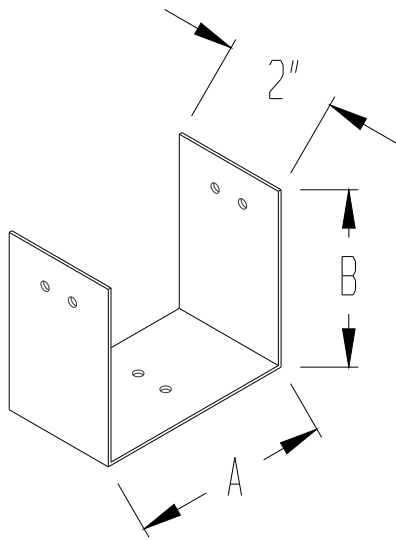

WIREWAY FITTINGS

COUPLING

END CAP

PART NUMBER	A	B
B2C	2.5	2
B4C	4	3.5
B6C	6	5.5
B8C	8	7.5
B10C	10	9.5
B12C	12	11.5

PART NUMBER	A	B
B2EW	2.5	2.5
B4EW	4	4
B6EW	6	6
B8EW	8	8
B10EW	10	10
B12EW	12	12