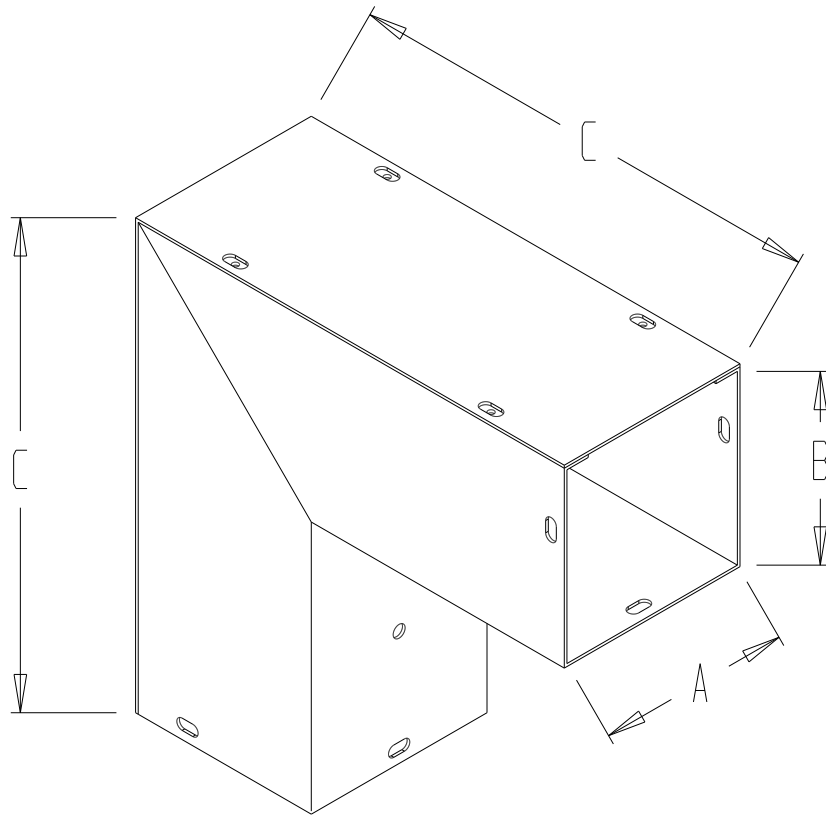

90 DEGREE OUTSIDE ELBOW

PART NUMBER	A	B	C
B2LO	2.5	2.5	8.5
B4LO	4	4	10
B6LO	6	6	12
B8LO	8	8	14
B10LO	10	10	16
B12LO	12	12	18